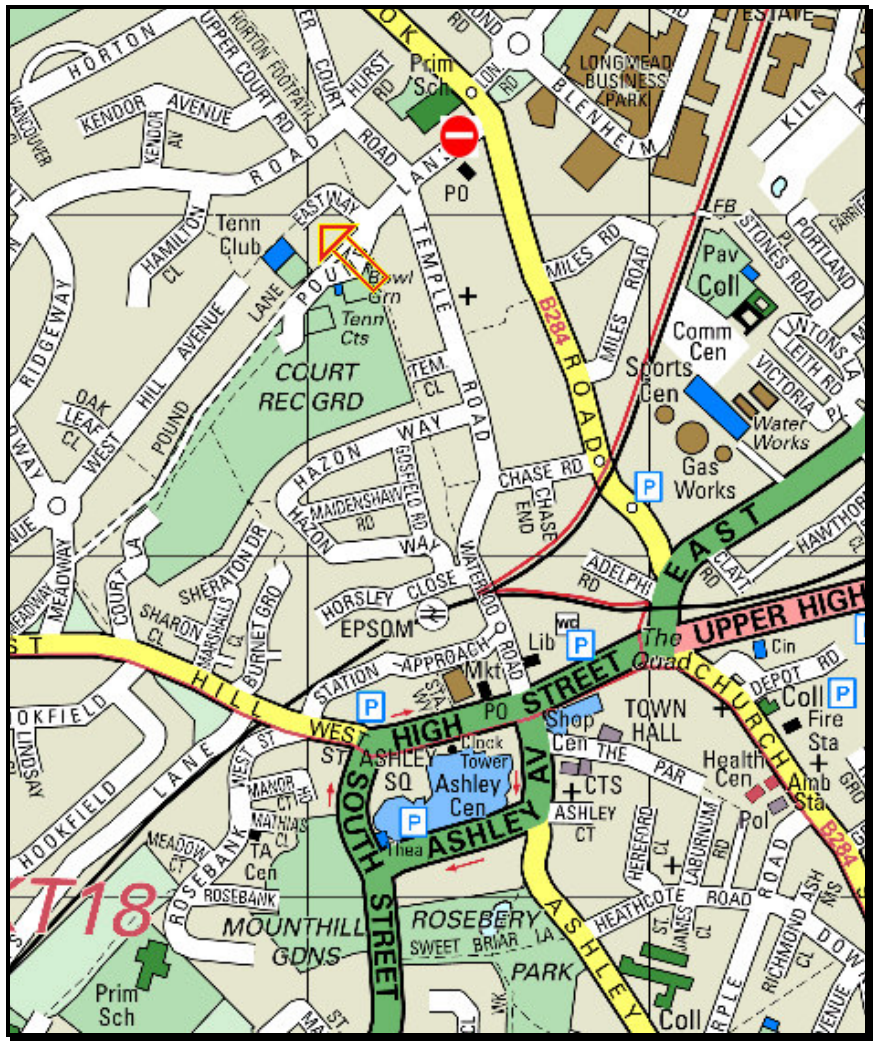

**Ebbisham Sports Club,
Eastway,
Epsom,
Surrey,
KT19 8SG**

Tel: 01372 720647

Maureen Vandrau - Club secretary

Ebbisham Sports Club is located at the end of Eastway, which is accessed off Pound Lane. There is no access into Pound Lane from Hook Road, but access is available off Lower Court Road (from Hook/Tolworth) or Temple Road (from Epsom Town centre)

Kingston,
Hook, Tolworth

A24
Ewell, Morden,
Cheam

Banstead,
Epsom Downs

Epsom Downs

Oxshott,
Malden
Rushett

A24
Leatherhead & Dorking

Epsom Downs